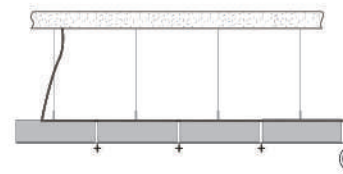

Installation

Wall Mounted

Trimless Recessed

Edged Recessed

Pendant

Surface Mounted

Light source

Flexible strip

Rigid module

Dimming and toning rigid module

Integrated Wiring

Aesthetic appearance

Quick connector

Convenient Connection

Profile

LS series

L-type
(90°)

L-type
(60°)

L-type
(120°)

T-type
(60°+120°)

T-type
(90°)

180°
Extender

Customized corner

L90